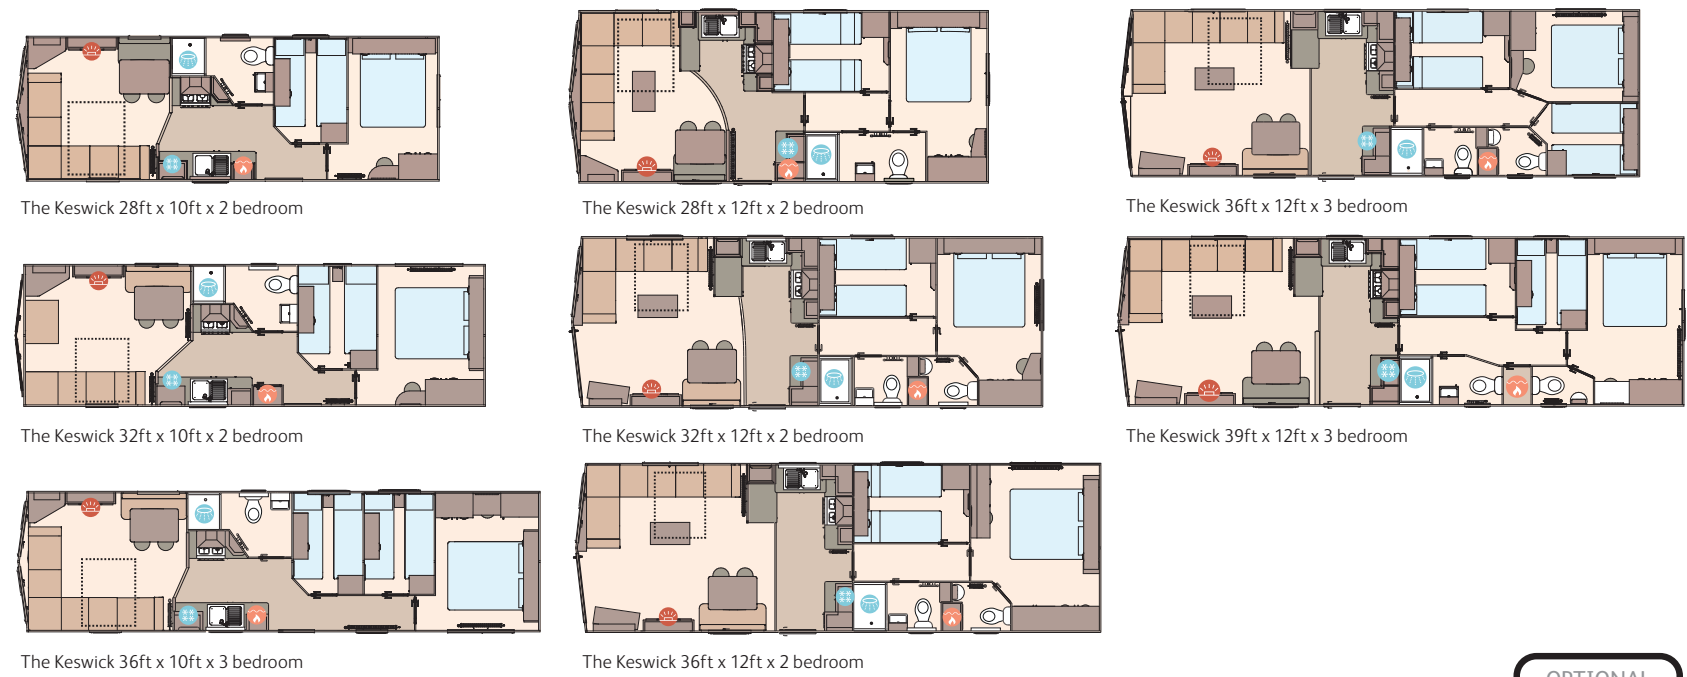

KEY: Fire Water heater Shower Fridge/Freezer Front pull out bed

OPTIONAL WINTER PACKS See Page 86