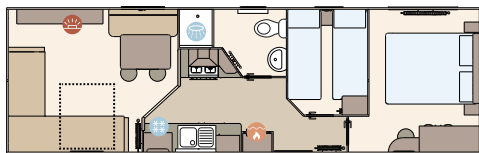

Add any of these

- Pre-galvanised or fully galvanised heavy-duty chassis
- 'Low E' PVCu Thermaglass double glazing
- Winter premium pack
- Winter electric pack
- Patio doors or sliding doors (available on 32ft x 12ft models upwards)
- Free-standing dining table and chairs
- Free-standing fridge
- Free-standing or integrated fridge freezer
- Integrated microwave
- L-shaped dinette (specific models)
- Lift-up bed in master bedroom
- Space saver bed for twin room
- Plain duvet covers and pillowcases
- Voiles throughout
- USB socket in lounge

The Ryedale 28ft x 10ft x 2 bedroom

The Ryedale 28ft x 12ft x 2 bedroom

The Ryedale 36ft x 12ft x 3 bedroom

The Ryedale 32ft x 10ft x 2 bedroom

The Ryedale 32ft x 12ft x 2 bedroom

The Ryedale 39ft x 12ft x 3 bedroom

The Ryedale 36ft x 10ft x 3 bedroom

The Ryedale 36ft x 12ft x 2 bedroom

KEY: Fire Water heater Shower Fridge/Freezer Front pull out bed

OPTIONAL
WINTER
PACKS
See Page 83