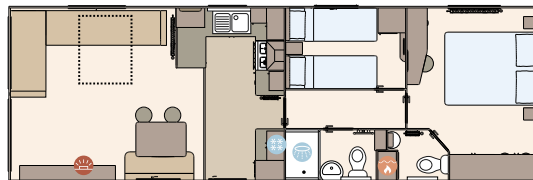

Add any of these

- Pre-galvanised or fully galvanised heavy-duty chassis
- 'Low E' PVCu Thermaglass double glazing
- Winter premium pack
- Winter electric pack
- Patio doors or sliding doors (available on 32ft x 12ft models upwards)
- Free-standing dining table and chairs
- Free-standing fridge
- Free-standing or integrated fridge freezer
- Integrated microwave
- L-shaped dinette (specific models)
- Lift-up bed in master bedroom
- Space saver bed for twin room
- Plain duvet covers and pillowcases
- Voiles throughout
- USB socket in lounge

The Ryedale 28ft x 10ft x 2 bedroom

The Ryedale 28ft x 12ft x 2 bedroom

The Ryedale 36ft x 12ft x 3 bedroom

The Ryedale 32ft x 10ft x 2 bedroom

The Ryedale 32ft x 12ft x 2 bedroom

The Ryedale 39ft x 12ft x 3 bedroom

The Ryedale 36ft x 10ft x 3 bedroom

The Ryedale 36ft x 12ft x 2 bedroom

KEY: Fire Water heater Shower Fridge/Freezer Front pull out bed

OPTIONAL
WINTER
PACKS
See Page 83