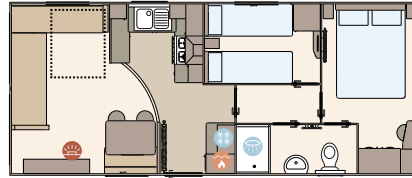

For further information and to take an interactive virtual tour of The Ryedale visit www.abiuk.co.uk

All this included

- ✓ Matt finish Chateaux Grey aluminium cladding
- ✓ Carpet underlay throughout
- ✓ Electric fire
- ✓ Scatter cushions in lounge
- ✓ Fixed dinette seating
- ✓ Externally vented powered cooker hood
- ✓ Soft close hinges on doors and drawers in kitchen
- ✓ King size bed in master bedroom (except 28ft models and 36ft/39ft x 12ft 3 bedroom models)
- ✓ Bathroom extractor fans
- ✓ Separate second toilet (32ft x 12ft models and up)

Add any of these

- Pre-galvanised or fully galvanised heavy-duty chassis
- 'Low E' PVCu Thermaglass double glazing
- Winter premium pack
- Winter electric pack
- Patio doors or sliding doors (available on 32ft x 12ft models upwards)
- Free-standing dining table and chairs
- Free-standing fridge
- Free-standing or integrated fridge freezer
- Integrated microwave
- L-shaped dinette (specific models)
- Lift-up bed in master bedroom
- Space saver bed for twin room
- Plain duvet covers and pillowcases
- Voiles throughout
- USB socket in lounge

The Ryedale 28ft x 10ft x 2 bedroom

The Ryedale 28ft x 12ft x 2 bedroom

The Ryedale 36ft x 12ft x 3 bedroom

The Ryedale 32ft x 10ft x 2 bedroom

The Ryedale 32ft x 12ft x 2 bedroom

The Ryedale 39ft x 12ft x 3 bedroom

The Ryedale 36ft x 10ft x 3 bedroom

The Ryedale 36ft x 12ft x 2 bedroom

KEY: Fire Water heater Shower Fridge/Freezer Front pull out bed

OPTIONAL
WINTER
PACKS
See Page 83