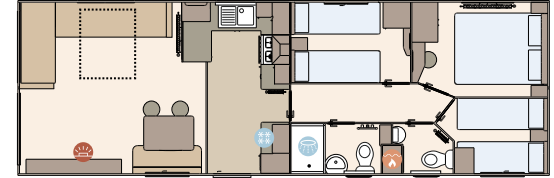

Add any of these

- Pre-galvanised or fully galvanised heavy-duty chassis
- 'Low E' PVCu Thermaglass double glazing
- Winter premium pack
- Winter electric pack
- Patio doors or sliding doors (available on 32ft x 12ft models upwards)
- Free-standing dining table and chairs
- Free-standing fridge
- Free-standing or integrated fridge freezer
- Integrated microwave
- L-shaped dinette (specific models)
- Lift-up bed in master bedroom
- Space saver bed for twin room
- Plain duvet covers and pillowcases
- Voiles throughout
- USB socket in lounge

The Ryedale 28ft x 10ft x 2 bedroom

The Ryedale 28ft x 12ft x 2 bedroom

The Ryedale 36ft x 12ft x 3 bedroom

The Ryedale 32ft x 10ft x 2 bedroom

The Ryedale 32ft x 12ft x 2 bedroom

The Ryedale 39ft x 12ft x 3 bedroom

The Ryedale 36ft x 10ft x 3 bedroom

The Ryedale 36ft x 12ft x 2 bedroom

KEY: Fire Water heater Shower Fridge/Freezer Front pull out bed

OPTIONAL
WINTER
PACKS
See Page 83