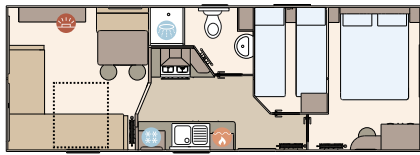

The Ryedale 28ft x 10ft x 2 bedroom