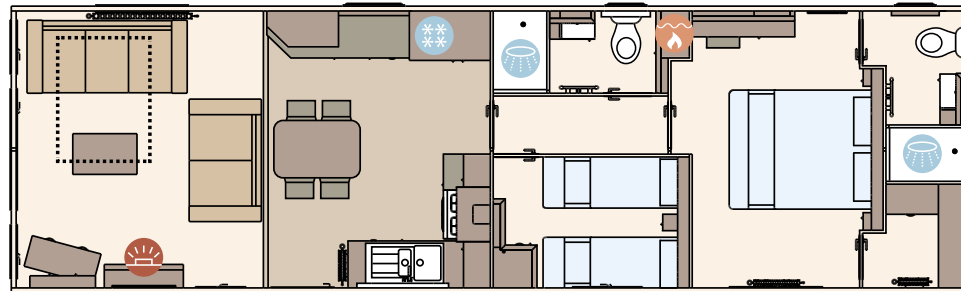

FACTORY Approved

All this included

- ✓ Matt finish Champagne aluminium cladding
- ✓ Carpet underlay throughout
- ✓ Electric fire
- ✓ Scatter cushions in lounge
- ✓ Free-standing dining table and chairs
- ✓ Stylish light fittings with low energy bulbs
- ✓ Voiles throughout
- ✓ 40mm worktops
- ✓ Integrated fridge freezer
- ✓ Soft close hinges on doors and drawers in kitchen
- ✓ Externally vented powered cooker hood
- ✓ TV point in master bedroom and one twin room
- ✓ Lift-up bed in master bedroom
- ✓ Plain duvet covers and pillowcases
- ✓ USB sockets in all bedrooms
- ✓ Bed runner and scatter cushions on all beds
- ✓ Separate second toilet (3 bedroom model only)
- ✓ Separate en suite shower and toilet (2 bedroom model only)
- ✓ Bathroom extractor fans

- ✓ Composite kitchen sink
- ✓ USB socket in lounge
- ✓ Shaver socket
- ✓ Additional sockets next to TV in lounge
- ✓ Coat hooks in all bathrooms
- ✓ King size bed in master bedroom (2 bedroom model only)

Add any of these

- ☐ Pre-galvanised or fully galvanised heavy-duty chassis
- ☐ Patio doors
- ☐ 'Low E' PVCu Thermaglass double glazing
- ☐ Winter premium pack
- ☐ Winter electric pack
- ☐ Space saver bed for twin room
- ☐ Integrated microwave
- ☐ Integrated dishwasher
- ☐ Integrated washing machine
- ☐ Bluetooth sound system in lounge
- ☐ 'Exclusive' pocket sprung mattresses

For further information and to take an interactive virtual tour of The Windermere visit www.abiuk.co.uk

The Windermere 40ft x 12ft x 2 bedroom

KEY:

- Fire
- Water heater
- Shower
- Fridge/Freezer
- Front pull out bed