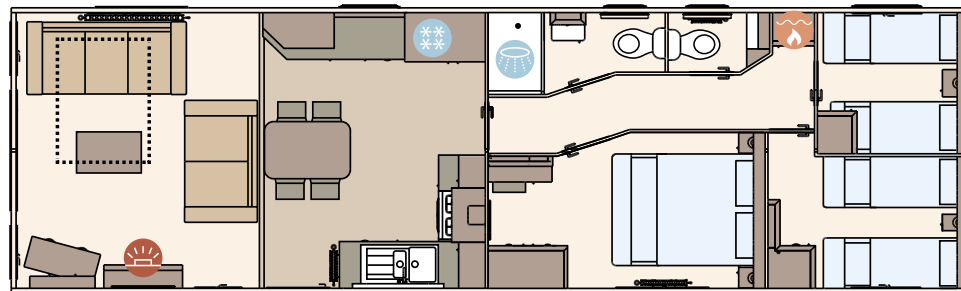

- ✓ Composite kitchen sink
- ✓ USB socket in lounge
- ✓ Shaver socket
- ✓ Additional sockets next to TV in lounge
- ✓ Coat hooks in all bathrooms
- ✓ King size bed in master bedroom (2 bedroom model only)

For further information and to take an interactive virtual tour of The Windermere visit [www.abiuk.co.uk](http://www.abiuk.co.uk)

The Windermere 40ft x 12ft x 2 bedroom

KEY:

- Fire
- Water heater
- Shower
- Fridge/Freezer
- Front pull out bed

The Windermere 40ft x 12ft x 3 bedroom

OPTIONAL  
WINTER  
PACKS  
See Page 83